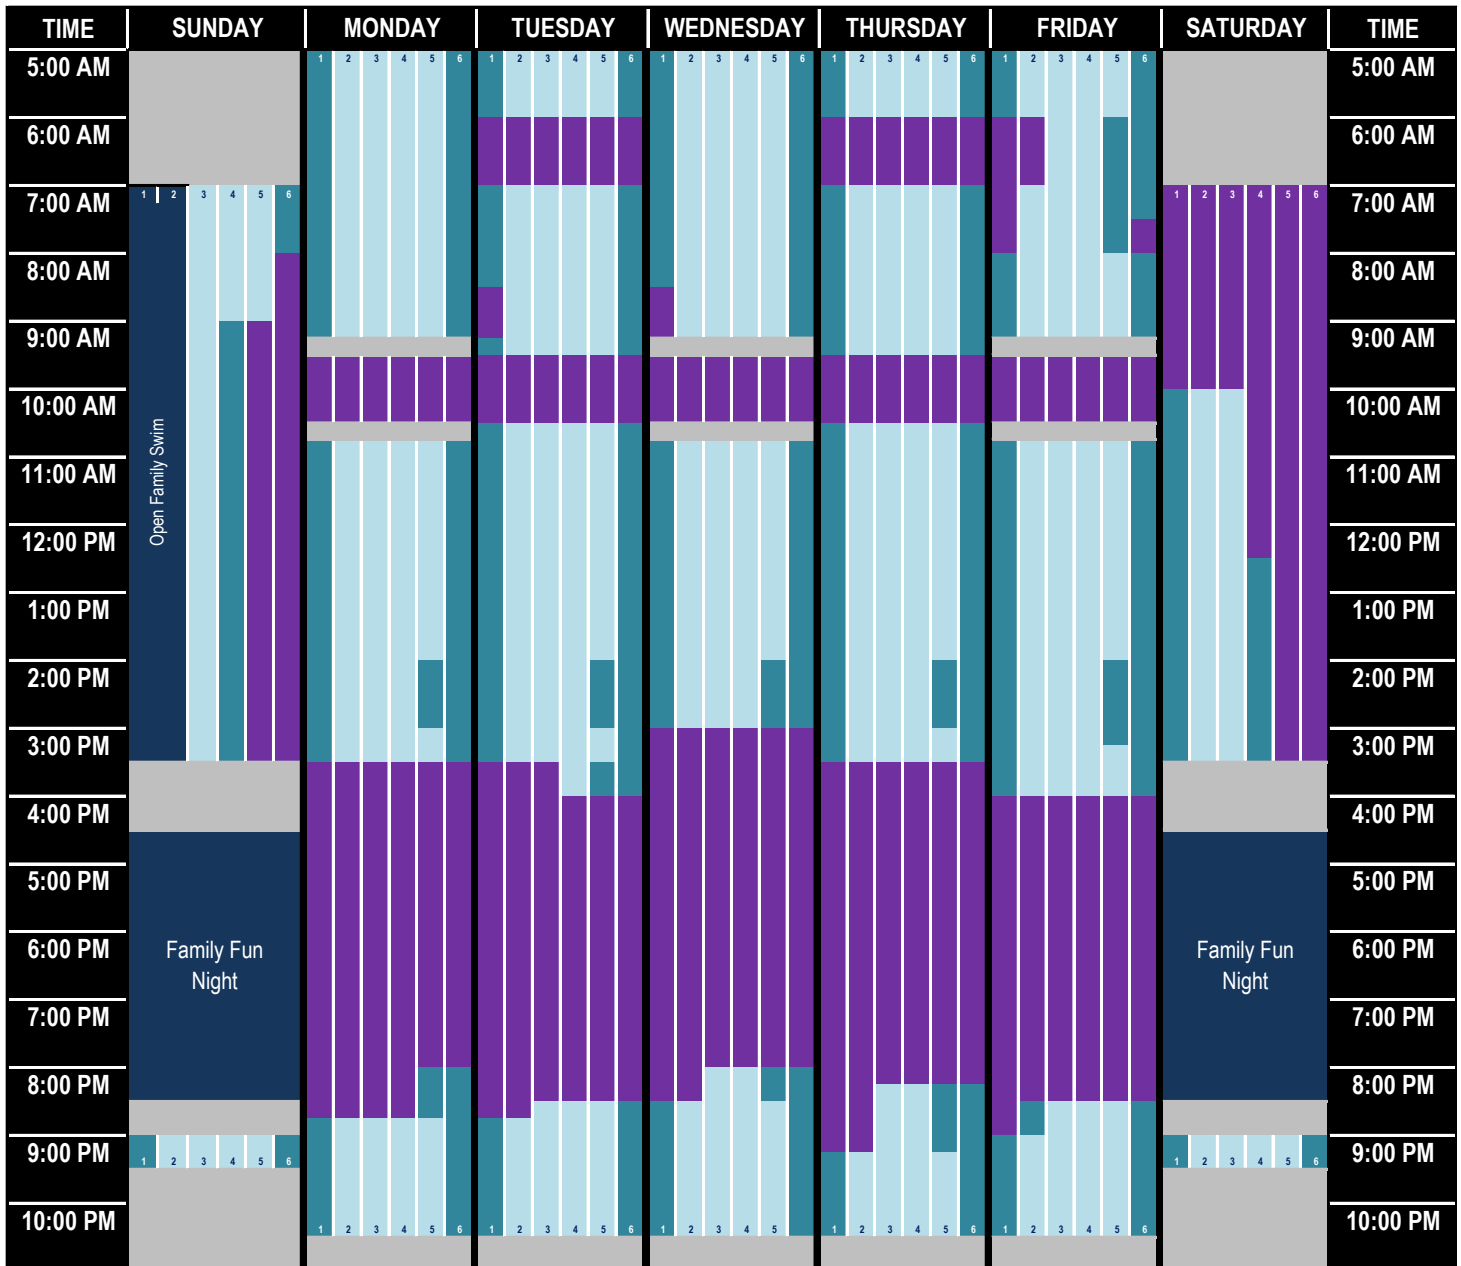

# MULTI-PURPOSE POOL SCHEDULE

May 1 - June 16

**Dates of Variance:**

May 27 (Memorial Day): all lanes will be available 9:15am-10:45am. Additional lanes will be available from 3:30-4pm and 7-8:30pm

June 1, 2, & 8: 2 additional lanes will be unavailable from 10am - 4pm

**COLOR KEY**

	Available for Lap Swim
	Available if No Programs
	Reserved for Programs